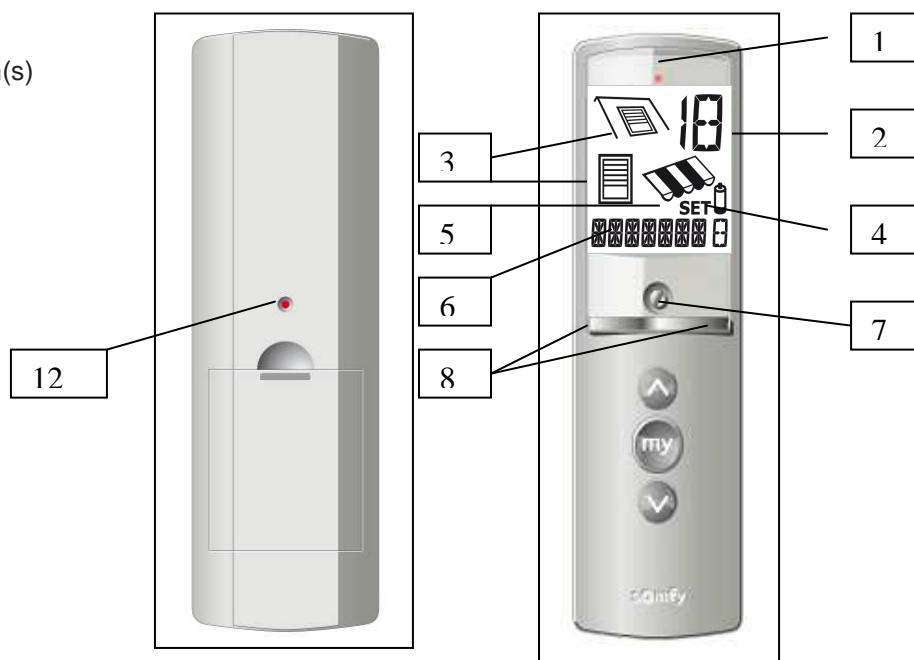

Selected Channel

Channel
selection

A 2s press on the central button allows to edit the group n°

Navigator to go through all channels

It's also possible to associate
an icon (optional)

TECHNICAL SPECIFICATIONS

Box	Material	ABS & PC
	Color	Pure & Silver
	Size	151 x 47 x 18 mm
	Protection factor against solid & splashproof	IP 30
Battery	Voltage	1.5V
	Type Number	LR03 AAA x2
Battery lifetime (at ambient temperature in typical conditions)		24 months
Radio frequency		433.42MHz ± 100kHz
EIRP (Equivalent Isotropically Radiated Power)		-4 dBm or 0.4mW
Modulation type		ASK type A1
Protocol		RTS U80
Antenna		Integral
Range (minimum guaranteed)		20 m with 2 reinforced concrete walls
Temperature range	Storing	-30°C / +70°C
Drop test	Working	0°C / +60°C
		Installation: at 0°C
		1/face (height : 1,2m)
		Using: at 20°C
		1/face (height : 1,2m)
Weight		120g (including battery) 185g with package & 3 Leaflets
Standard (CE)		

Safety of the user : EN EN60950-1 : 2006

Health of the user : EN50371 : 2002

Electromagnetic compatibility : EN61000-6-1: 2007_EN61000-6-3 : 2007_EN301 489-3 V1.4.1 : 2002_EN301 489-1 V1.8.1 : 2008

Radio Spectrum : EN300220-2 V2.1.2 : 2007_EN300220-1 V2.1.1 : 2006

DESCRIPTION

- 1 Transmission LED
- 2 Selected channel number
- 3 Selected channel pictogram(s)
- 4 Low battery indicator
- 5 Setting mode
- 6 Channel name
- 7 Validation key
- 8 Selection key
- 9 My button
- 10 Up button
- 11 Down button
- 12 Prog button